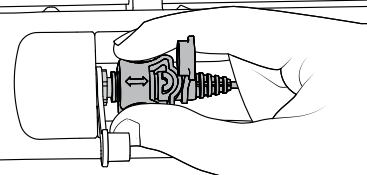

Connect Headphones
 Присоединение наушников

Connectez le casque
 وصل سماعات الرأس

Pack Up
 Сборка

Repliage
 الحزم

OPERATING FREQUENCY: The detector is configured to operate at a fundamental operating frequency of 9.3 KHz.