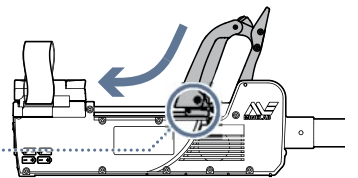

Connect Headphones
 Присоединение наушников

Connectez le casque
 وصل سماعات الرأس

Pack Up
 Сборка

Repliage
 الحزم

OPERATING FREQUENCY: The detector is configured to operate at a fundamental operating frequency of 9.3 KHz.