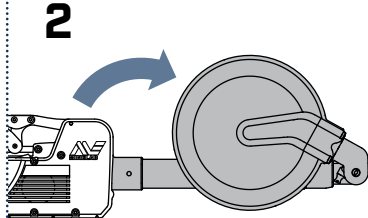

Quick Start Guide
Guide de démarrage rapide
Руководство по
быстрому запуску
دليل التشغيل السريع

SD2300

Unpack
Установка

Dépliage
الفتح

Insert Batteries
Вставка батареек

Insérez les piles
أدخل البطاريات

Connect Headphones
Присоединение наушников

Connectez le casque
وصل سماعات الرأس

Pack Up
Сборка

Repliage
الحزم

OPERATING FREQUENCY: The detector is configured to operate at a fundamental operating frequency of 9.3 KHz.

اقرأ دليل التشغيل للحصول على معلومات أكثر تفصيلاً
Прочитайте руководство по эксплуатации для получения подробной информации
Read the instruction manual for more detailed information
Lisez le manuel d'instruction pour des informations plus détaillées

www.minelab.com