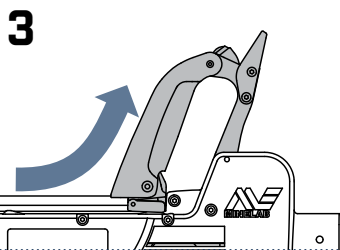

Quick Start Guide
Guide de démarrage rapide
Руководство по
быстрому запуску
دليل التشغيل السريع

SD2300

Unpack
Установка

Dépliage
الفتح

Insert Batteries
Вставка батареек

Insérez les piles
أدخل البطاريات

Connect Headphones
Присоединение наушников

Connectez le casque
وصل سماعات الرأس

Pack Up
Сборка

Repliage
الحزم

OPERATING FREQUENCY: The detector is configured to operate at a fundamental operating frequency of 9.3 KHz.

اقرأ دليل التشغيل للحصول على معلومات أكثر تفصيلاً
Прочитайте руководство по эксплуатации для получения подробной информации
Read the instruction manual for more detailed information
Lisez le manuel d'instruction pour des informations plus détaillées

www.minelab.com