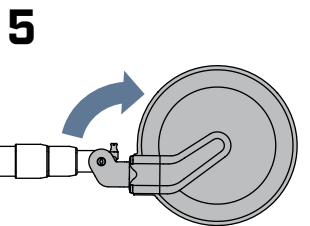

Quick Start Guide
Guide de démarrage rapide
Руководство по
быстрому запуску
دليل التشغيل السريع

SD2300

Unpack
Установка

Dépliage
الفتح

Insert Batteries
Вставка батареек

Insérez les piles
أدخل البطاريات

Connect Headphones
Присоединение наушников

Connectez le casque
وصل سماعات الرأس

Pack Up
Сборка

Repliage
الحزم

OPERATING FREQUENCY: The detector is configured to operate at a fundamental operating frequency of 9.3 KHz.

اقرأ دليل التشغيل للحصول على معلومات أكثر تفصيلاً
Прочитайте руководство по эксплуатации для получения подробной информации
Read the instruction manual for more detailed information
Lisez le manuel d'instruction pour des informations plus détaillées

www.minelab.com