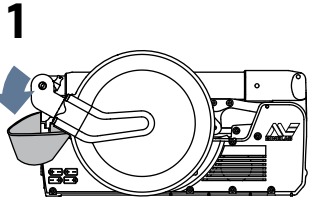

Quick Start Guide
Guide de démarrage rapide
Руководство по
быстрому запуску
دليل التشغيل السريع

SD2300

Unpack
Установка

Dépliage
الفتح

Insert Batteries
Вставка батареек

Insérez les piles
أدخل البطاريات

Connect Headphones
Присоединение наушников

Connectez le casque
وصل سماعات الرأس

Pack Up
Сборка

Repliage
الحزم

OPERATING FREQUENCY: The detector is configured to operate at a fundamental operating frequency of 9.3 KHz.

اقرأ دليل التشغيل للحصول على معلومات أكثر تفصيلاً
Прочитайте руководство по эксплуатации для получения подробной информации
Read the instruction manual for more detailed information
Lisez le manuel d'instruction pour des informations plus détaillées

www.minelab.com