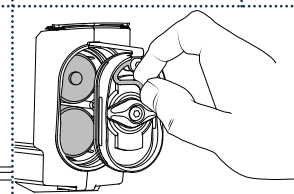

Connect Headphones
 Присоединение наушников

Connectez le casque
 وصل سماعات الرأس

Pack Up
 Сборка

Repliage
 الحزم

OPERATING FREQUENCY: The detector is configured to operate at a fundamental operating frequency of 9.3 KHz.