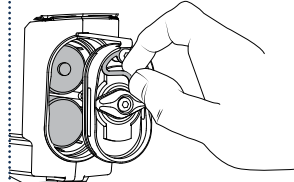

Connect Headphones
 Присоединение наушников

Connectez le casque
 وصل سماعات الرأس

Pack Up
 Сборка

Repliage
 الحزم

OPERATING FREQUENCY: The detector is configured to operate at a fundamental operating frequency of 9.3 KHz.