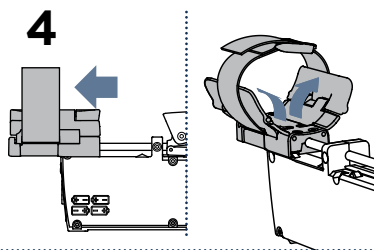

Quick Start Guide
Guide de démarrage rapide
Руководство по
быстрому запуску
دليل التشغيل السريع

SD2300

Unpack
Установка

Dépliage
الفتح

Insert Batteries
Вставка батареек

Insérez les piles
أدخل البطاريات

Connect Headphones
Присоединение наушников

Connectez le casque
وصل سماعات الرأس

Pack Up
Сборка

Repliage
الحزم

OPERATING FREQUENCY: The detector is configured to operate at a fundamental operating frequency of 9.3 KHz.

اقرأ دليل التشغيل للحصول على معلومات أكثر تفصيلاً
Прочитайте руководство по эксплуатации для получения подробной информации
Read the instruction manual for more detailed information
Lisez le manuel d'instruction pour des informations plus détaillées

www.minelab.com