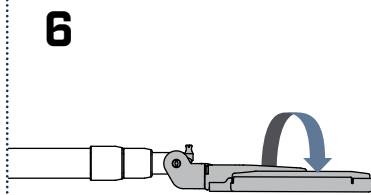

Quick Start Guide
Guide de démarrage rapide
Руководство по
быстрому запуску
دليل التشغيل السريع

SD2300

Unpack
Установка

Dépliage
الفتح

Insert Batteries
Вставка батареек

Insérez les piles
أدخل البطاريات

Connect Headphones
Присоединение наушников

Connectez le casque
وصل سماعات الرأس

Pack Up
Сборка

Repliage
الحزم

OPERATING FREQUENCY: The detector is configured to operate at a fundamental operating frequency of 9.3 KHz.

اقرأ دليل التشغيل للحصول على معلومات أكثر تفصيلاً
Прочитайте руководство по эксплуатации для получения подробной информации
Read the instruction manual for more detailed information
Lisez le manuel d'instruction pour des informations plus détaillées

www.minelab.com