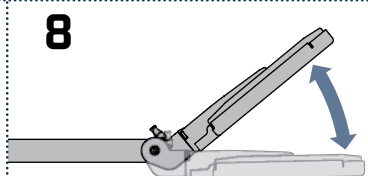

Quick Start Guide
Guide de démarrage rapide
Руководство по
быстрому запуску
دليل التشغيل السريع

SD2300

Unpack
Установка

Dépliage
الفتح

Insert Batteries
Вставка батареек

Insérez les piles
أدخل البطاريات

Connect Headphones
Присоединение наушников

Connectez le casque
وصل سماعات الرأس

Pack Up
Сборка

Repliage
الحزم

OPERATING FREQUENCY: The detector is configured to operate at a fundamental operating frequency of 9.3 KHz.

اقرأ دليل التشغيل للحصول على معلومات أكثر تفصيلاً
Прочитайте руководство по эксплуатации для получения подробной информации
Read the instruction manual for more detailed information
Lisez le manuel d'instruction pour des informations plus détaillées

www.minelab.com